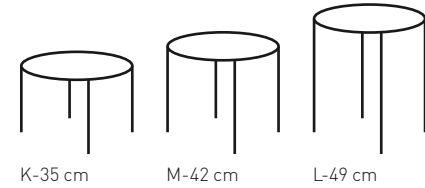

IN 3 HÖHEN: IN 3 HEIGHTS: