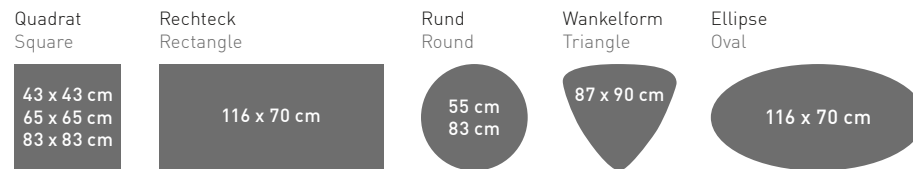

5 COUCHTISCH-FORMEN IN 8 GRÖSSEN:

5 COFFEE TABLE SHAPES IN 8 SIZES:

UNTERBAU:

FRAME:

18 - Metall anthrazit matt
18 - Metal anthracite matt