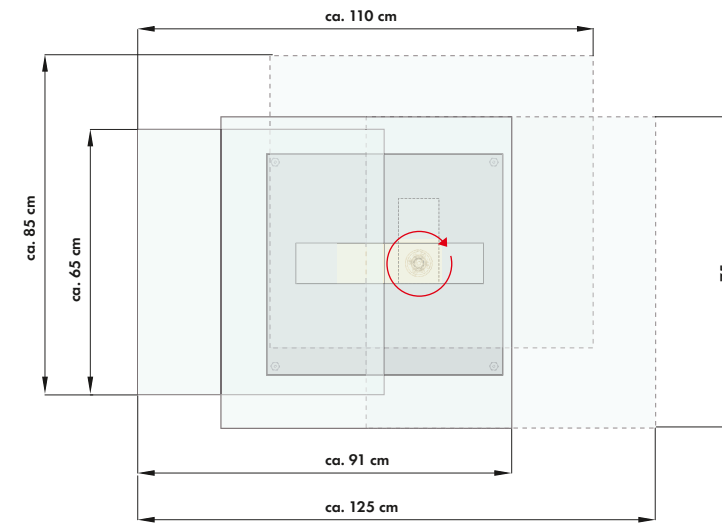

Bottom plate: Stainless steel design  
Structure beech oiled finish  
Crystal glass, 12 mm, upper top turnable  
Size approx. 90 x 75 (125 x 85) cm  
Height approx. 30/40 cm

**Couchtisch, Bestell-Nr. 4126-4219**