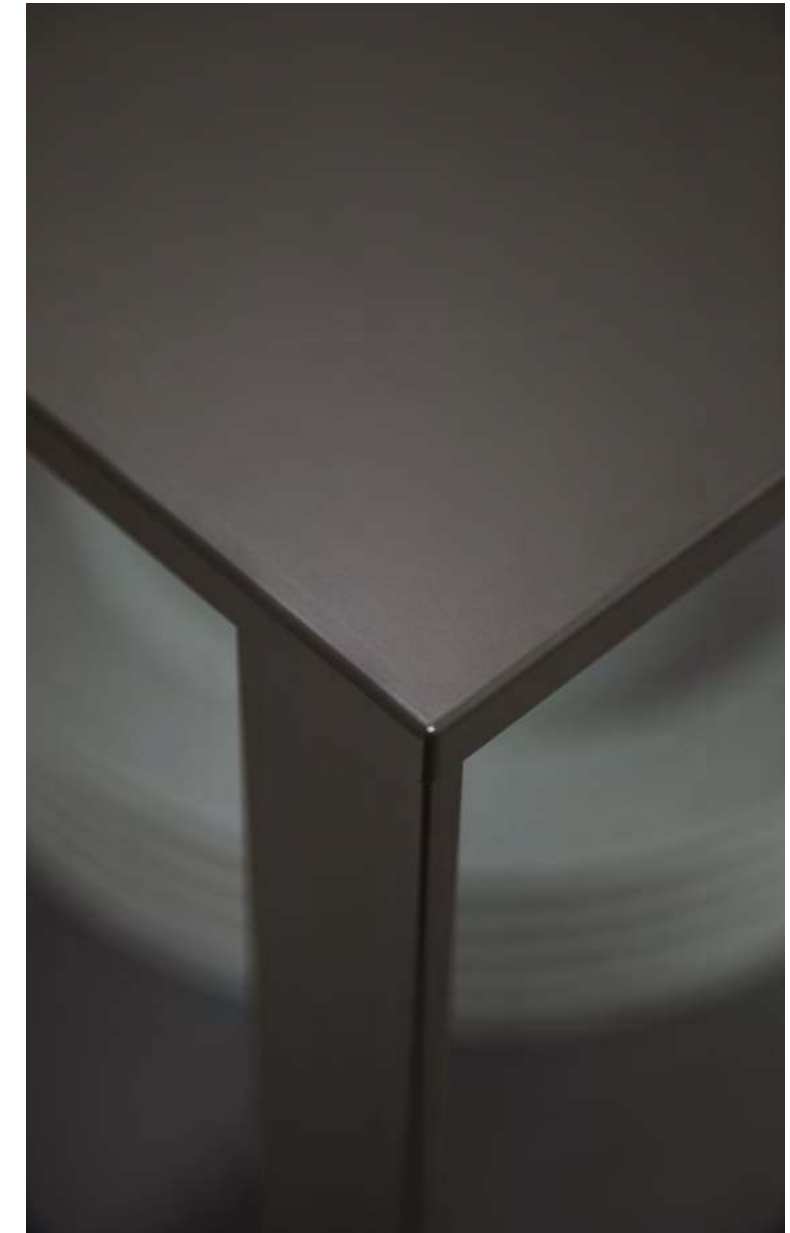

Sideboard 5250-3616: BHT 182/72/43 cm • Lack schiefergrau matt • Aluleiste schiefergrau matt •
Wandboard 5301-3600: BHT 120/2,6/20 cm • Lack schiefergrau matt

Sideboard 5250-3616: WHD 182/72/43 cm • Lacquered slate grey matt • Aluminium ledge slate grey matt •
Wall shelf 5301-3600: WHD 120/2,6/20 cm • Lacquered slate grey matt

Wenn Sie das erste Mal einen SENTINO 3000-Schubkasten öffnen, werden Sie verblüfft sein. Wie sanft und leichtgängig er öffnet und schließt. Wie sagenhaft gut sich das perfekte, besonders fein gearbeitete Lack-Finish anfühlt, insbesondere an den Ecken und Kanten. Aber vielleicht lassen Sie den Schubkasten auch einfach zu – und genießen diesen umwerfend schönen Anblick.

The first time you open a SENTINO 3000 drawer, you will be amazed. How gently and smoothly it opens and closes. How incredibly good the perfect, particularly fine lacquer finish feels, especially on the corners and edges. But perhaps you simply prefer to leave the drawer closed – and enjoy this stunningly gorgeous look.