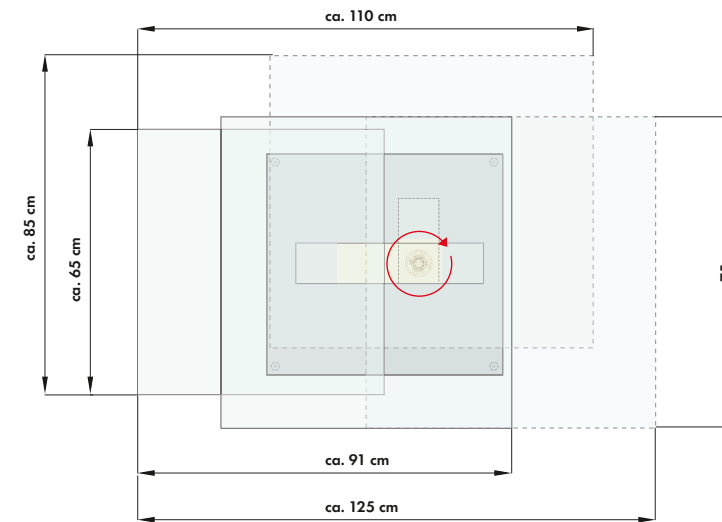

Bottom plate: Stainless steel design  
Structure beech oiled finish  
Crystal glass, 12 mm, upper top turnable  
Size approx. 90 x 75 (125 x 85) cm  
Height approx. 30/40 cm

**Couchtisch, Bestell-Nr. 4126-4219**