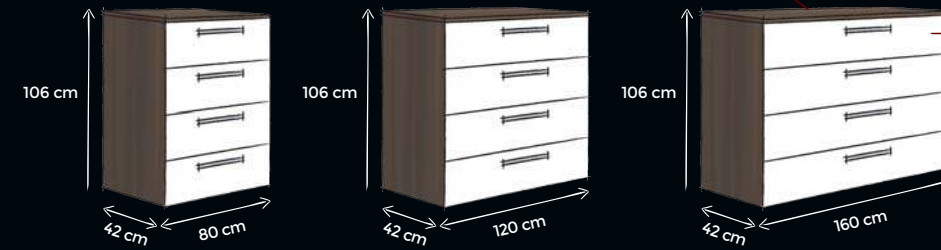

KOMMODEN
CHESTS

- Oberplatte // Top board
- Holzoberplatten // Wooden top boards
- Holzoberplatten mit Licht // Wooden top boards with lighting
- Glasoberplatten (ESG) // Glass top boards (TSC)