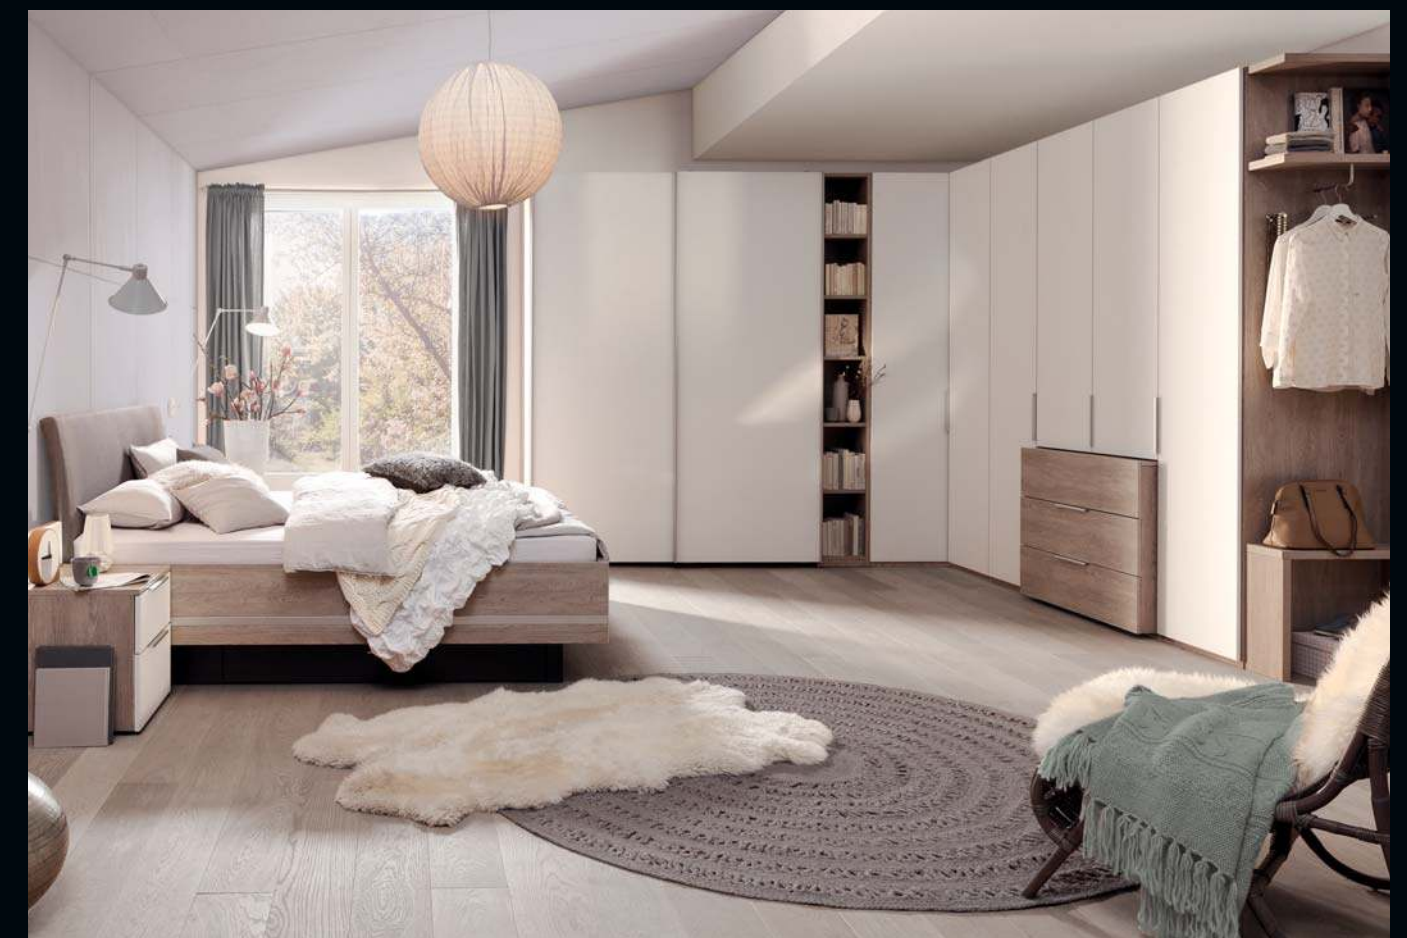

IHRE MÖGLICHKEITEN. IHRE ENTSCHEIDUNG. IHR ZUBEHÖR.
YOUR POSSIBILITIES. YOUR DECISION. YOUR ACCESSORIES.

**UNSER ZUBEHÖR IM
DETAIL FINDEN SIE UNTER:**
**YOU WILL FIND OUR
ACCESSORIES UNDER:**

Einscannen und
Zubehör entdecken.

Scan and discover
your wardrobe accessories.

CONCEPT ME – DAS SYSTEM IM DETAIL
CONCEPT ME – THE SYSTEM IN DETAIL

DIE SCHRÄNKE

- In vielen verschiedenen Höhen und Breiten
- Große Auswahl an Dekoren, hochwertigen Glasfronten und Griffen
- Soft Close – sanftes Schließen der Türen & Schubladen
- Optimale Nutzung des Stauraums durch große Auswahl an Schrankzubehör
- 2 Innendekore (Leinenoptik Twist und Birke-Nachbildung)
- Dreh- und Falttürenschränke endlos planbar
- Intelligente Lösungen mit Eck- und Panorama-Funktion
- Mehr Stabilität durch Rückwände und Schubladenböden in 5 mm Stärke
- Passende Sideboards, Kommoden- und Bettsysteme
- Hohe Langlebigkeit durch hochwertige Materialien und perfekte Verarbeitung

THE WARDROBES

- Available in a wide range of heights and widths
- Large selection of decors, high-quality glass fronts and handles
- Soft Close – for gentle closing of drawers and doors
- Optimum use of storage space with a large range of wardrobe accessories
- 2 interior finishes (Twist linen look and imitation birch)
- Hinged and folding door wardrobes – unlimited customization
- Intelligent solutions with corner and panorama functions
- Greater stability due to the 5 mm thick back panels and drawer bottoms
- Matching sideboards, chest and bed systems
- High-quality materials and perfect craftsmanship for outstanding durability