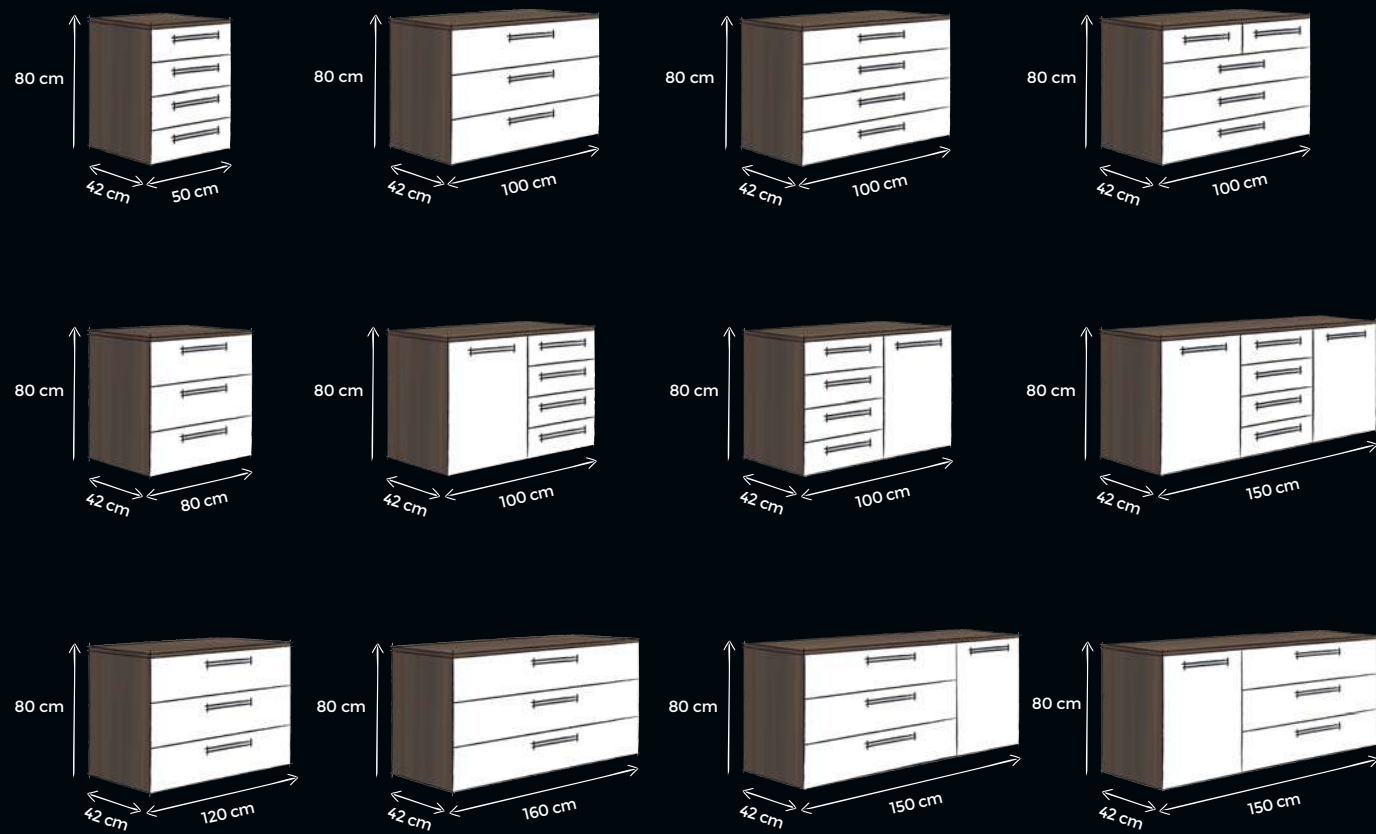

KOMMODEN
CHESTS