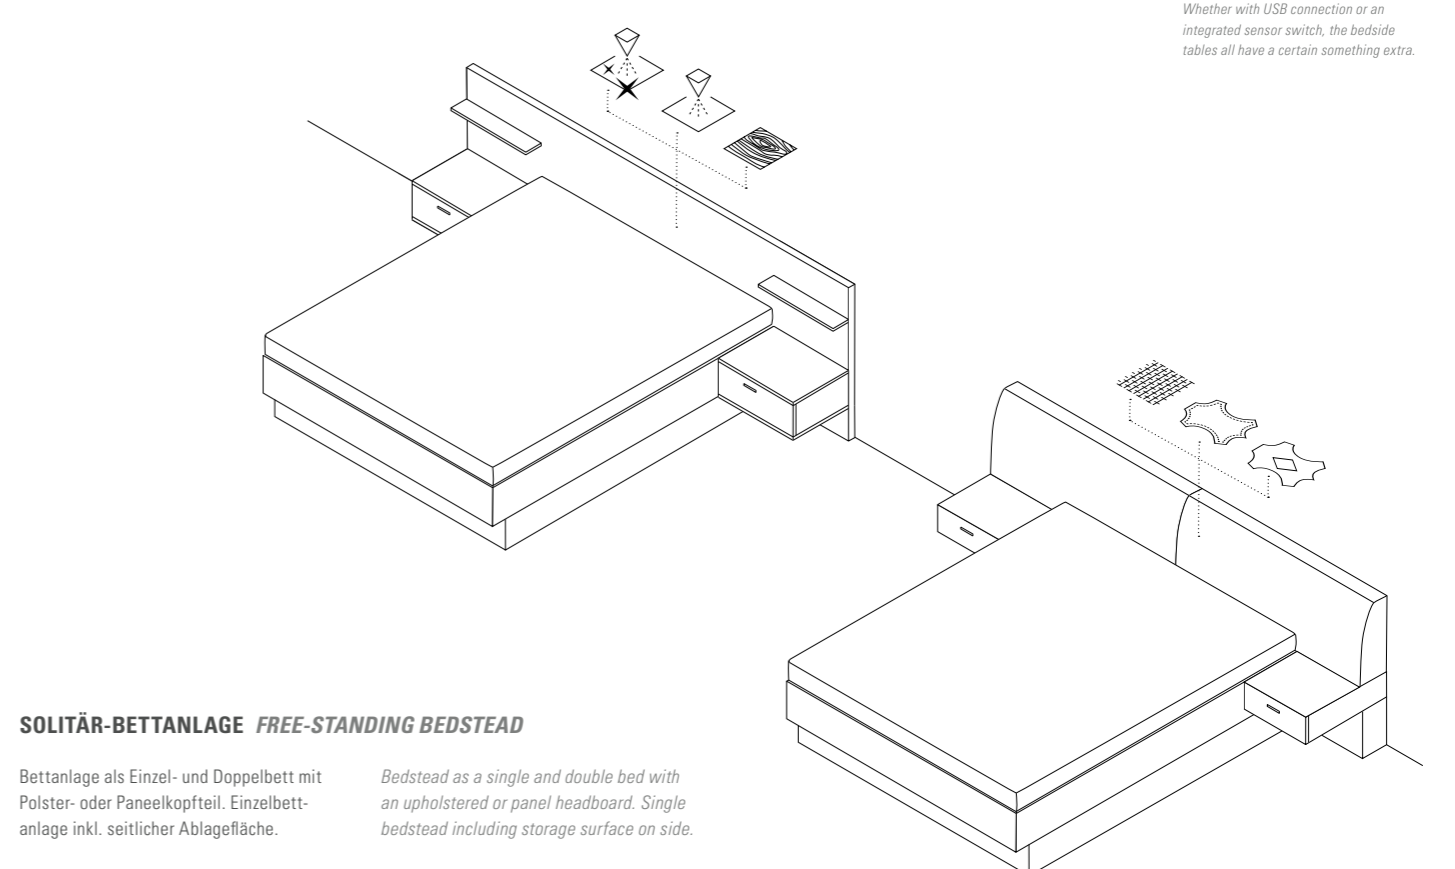

SOLITÄR-BETTANLAGE FREE-STANDING BEDSTEAD

Bettanlage als Einzel- und Doppelbett mit Polster- oder Paneelkopfteil. Einzelbettanlage inkl. seitlicher Ablagefläche.

Bedstead as a single and double bed with an upholstered or panel headboard. Single bedstead including storage surface on side.