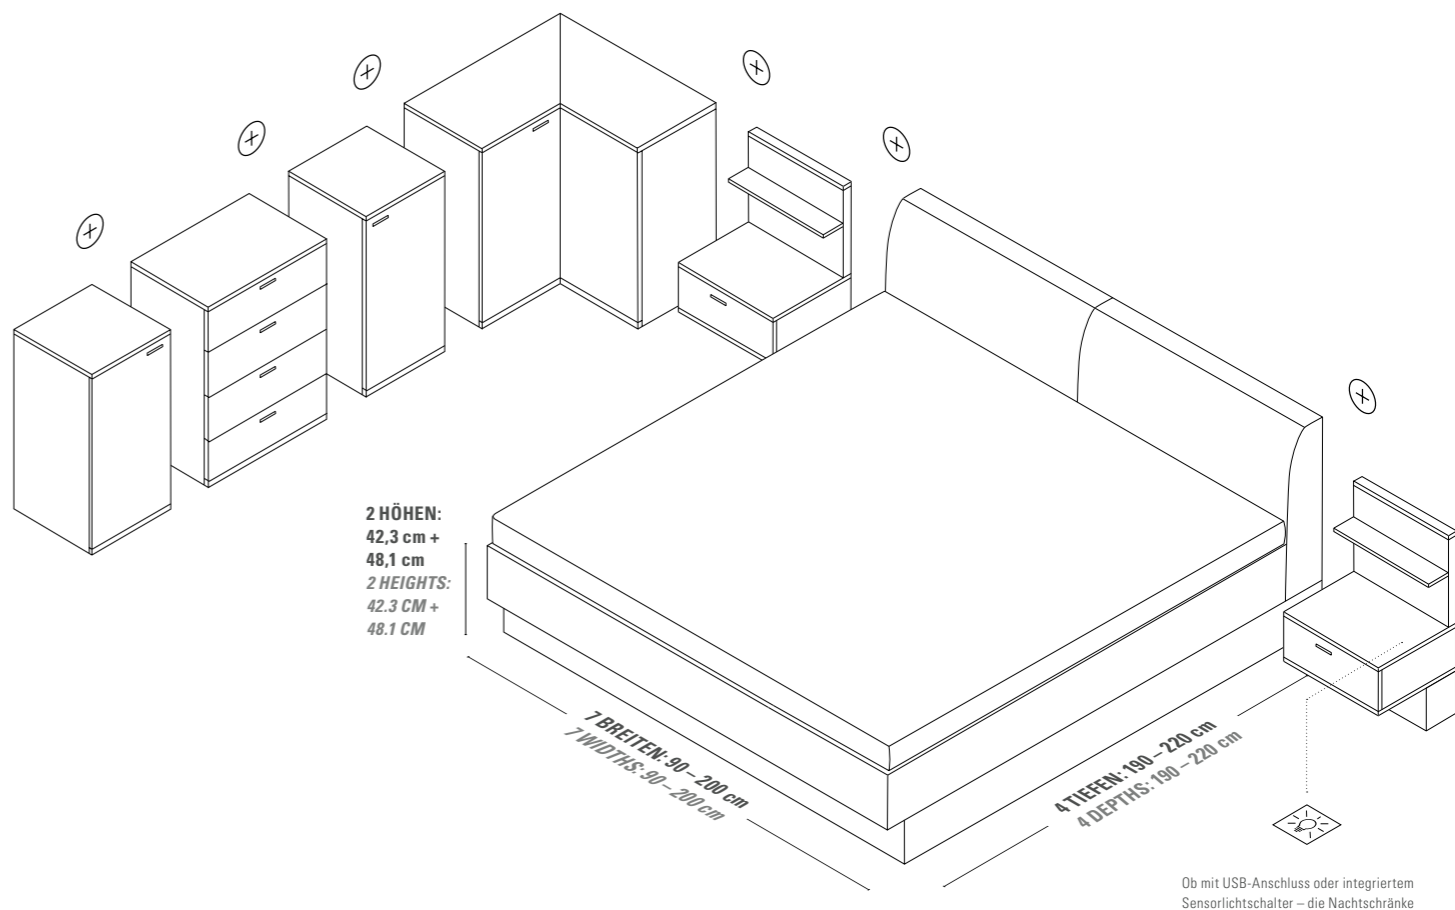

Ob mit USB-Anschluss oder integriertem Sensorlichtschalter – die Nachtschränke haben das gewisse Etwas. Whether with USB connection or an integrated sensor switch, the bedside tables all have a certain something extra.